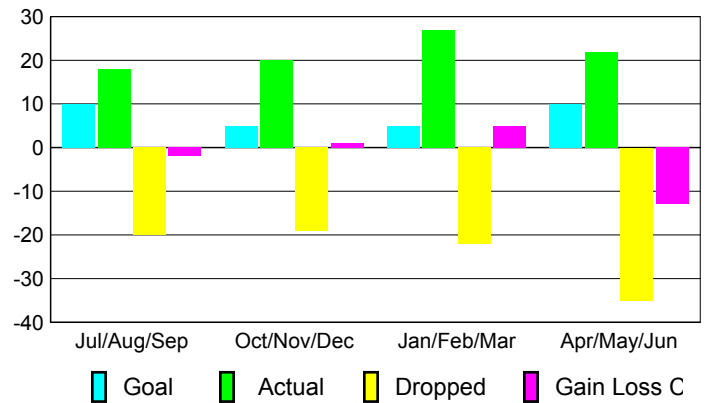

Membership Results 2008-2009

Goal, New, Dropped, Gain/Loss

Comparison of Membership Gain/Loss

Current Year Compared to the Previous Year