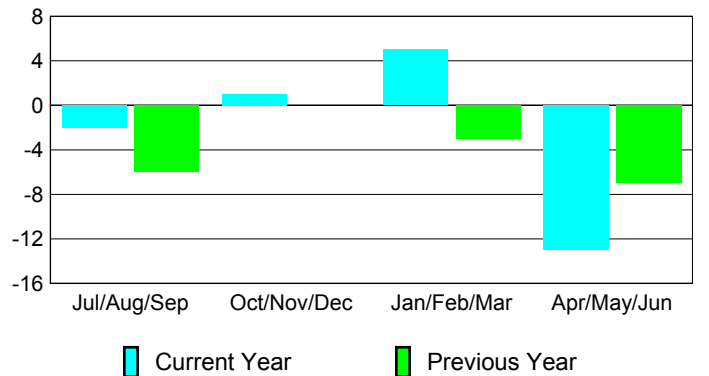

Membership Results
2008-2009

Membership
2007-2008

Month	Net Memb Goal	Actual New Memb	Actual Dropped Memb	Gain/Loss of Memb	Gain/Loss of Memb
Jul/Aug/Sep	10	18	-20	-2	-6
Oct/Nov/Dec	5	20	-19	1	0
Jan/Feb/Mar	5	27	-22	5	-3
Apr/May/June	10	22	-35	-13	-7
Totals	30	87	-96	-9	-16

Membership Results 2008-2009

Goal, New, Dropped, Gain/Loss

Comparison of Membership Gain/Loss

Current Year Compared to the Previous Year

Gender Comparison 2008-2009

Jul/Aug/Sep

Oct/Nov/Dec

Jan/Feb/Mar

Apr/May/June

Male

Female