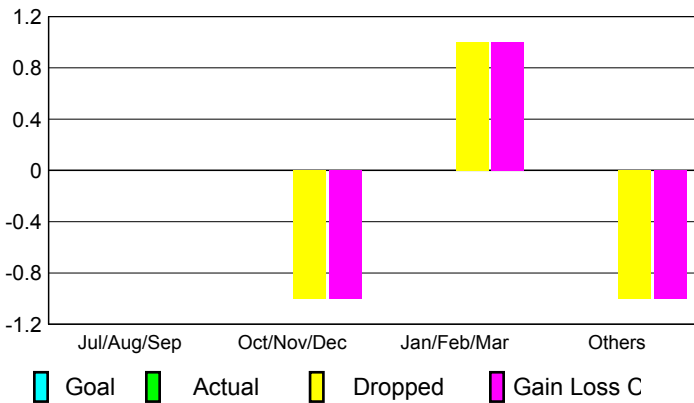

2008-2009 GMT Quarterly Report for District (or Undistricted) **District 101SM**

GMT: **JON BJARNI THORSTEINSSO**

Location: **SWEDEN**

GMT CA: **4**

CLUBS

Club Results
2008-2009

Clubs
2007-2008

Month	New Club Goal	Actual New Clubs	Actual Dropped Clubs	Gain/Loss of Clubs	Gain/Loss of Clubs
Jul/Aug/Sep	0	0	0	0	0
Oct/Nov/Dec	0	0	-1	-1	0
Jan/Feb/Mar	0	0	1	1	0
Apr/May/June	0	0	-1	-1	0
Totals	0	0	-1	-1	0

Club Results 2008-2009

Goal, New, Dropped, Gain/Loss

Comparison of Club Gain/Loss

Current Year Compared to the Previous Year

YTD Status Quo Clubs 2008-2009

Status Quo Clubs Compared to Status Quo Members

MEMBERSHIP

Membership Results
2008-2009

Membership
2007-2008

Month	Net Memb Goal	Actual New Memb	Actual Dropped Memb	Gain/Loss of Memb	Gain/Loss of Memb
Jul/Aug/Sep	10	18	-20	-2	-6
Oct/Nov/Dec	5	20	-19	1	0
Jan/Feb/Mar	5	27	-22	5	-3
Apr/May/June	10	22	-35	-13	-7
Totals	30	87	-96	-9	-16